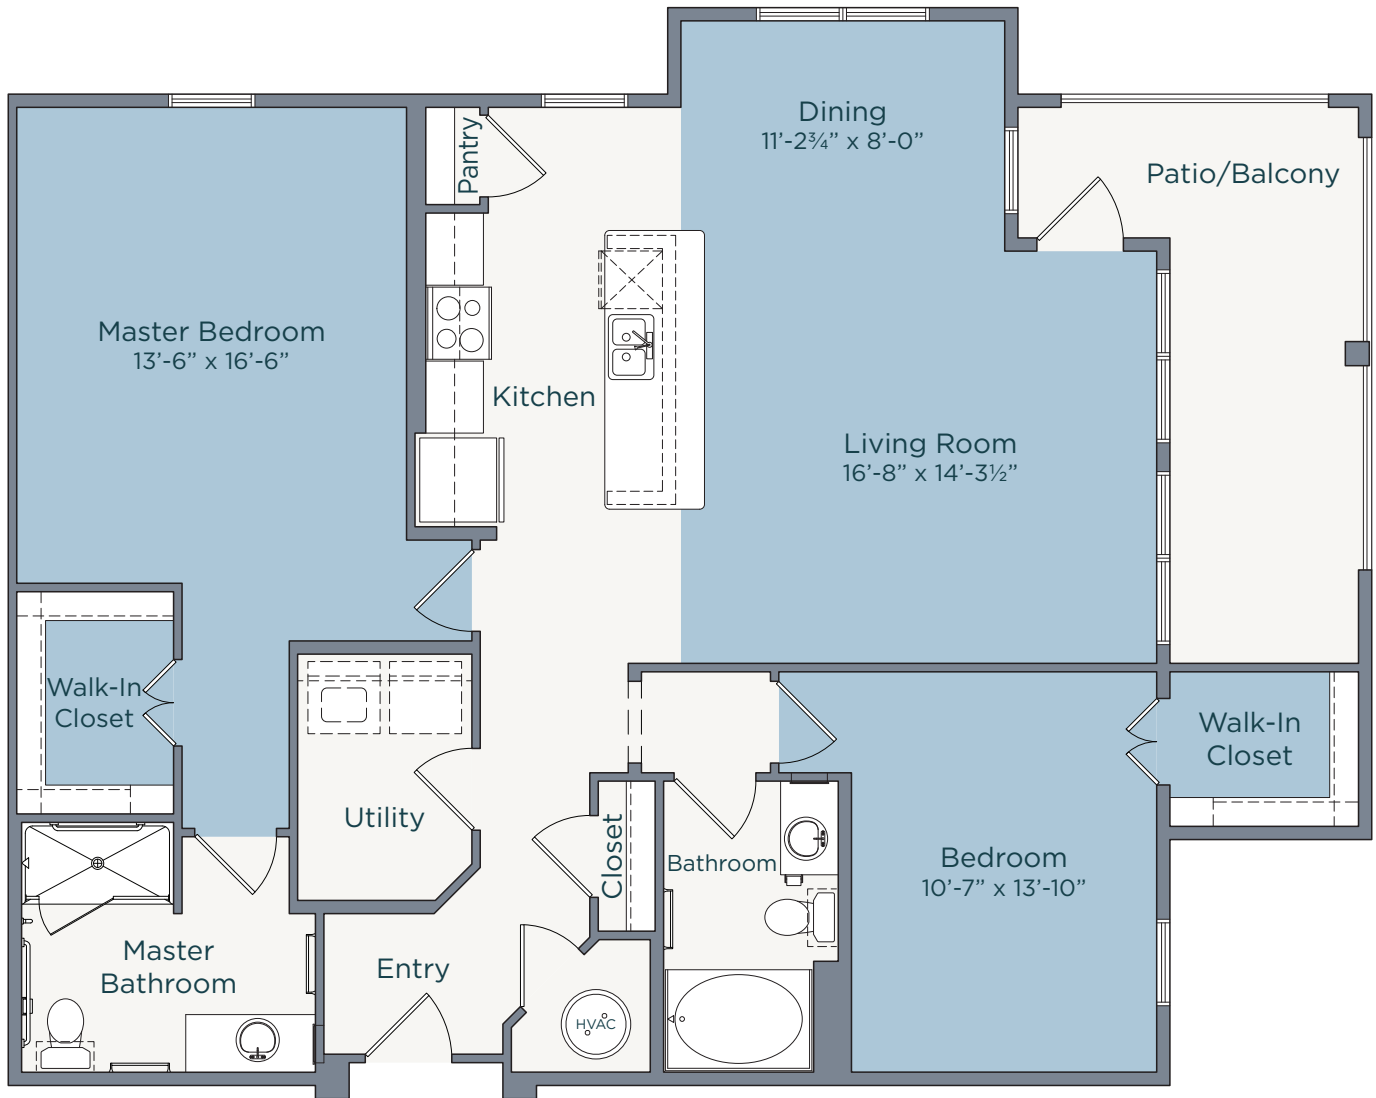

THE LODGE AT  
**PINE CREEK**  
*by Abby Senior Living*

INDEPENDENT LIVING APARTMENTS

**B3**

Two Bedroom, Two Bath  
1,433 Sq. Ft.